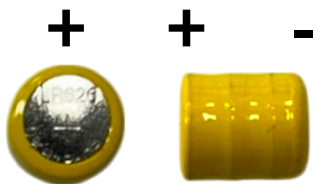

LED Gearwrench

Unique Features:

Built-in LED light for easy operation in dark spaces.

Quick and easy battery replacement.

• How to change the battery?

※ Positive(+) on the left, negative(-) on the right.